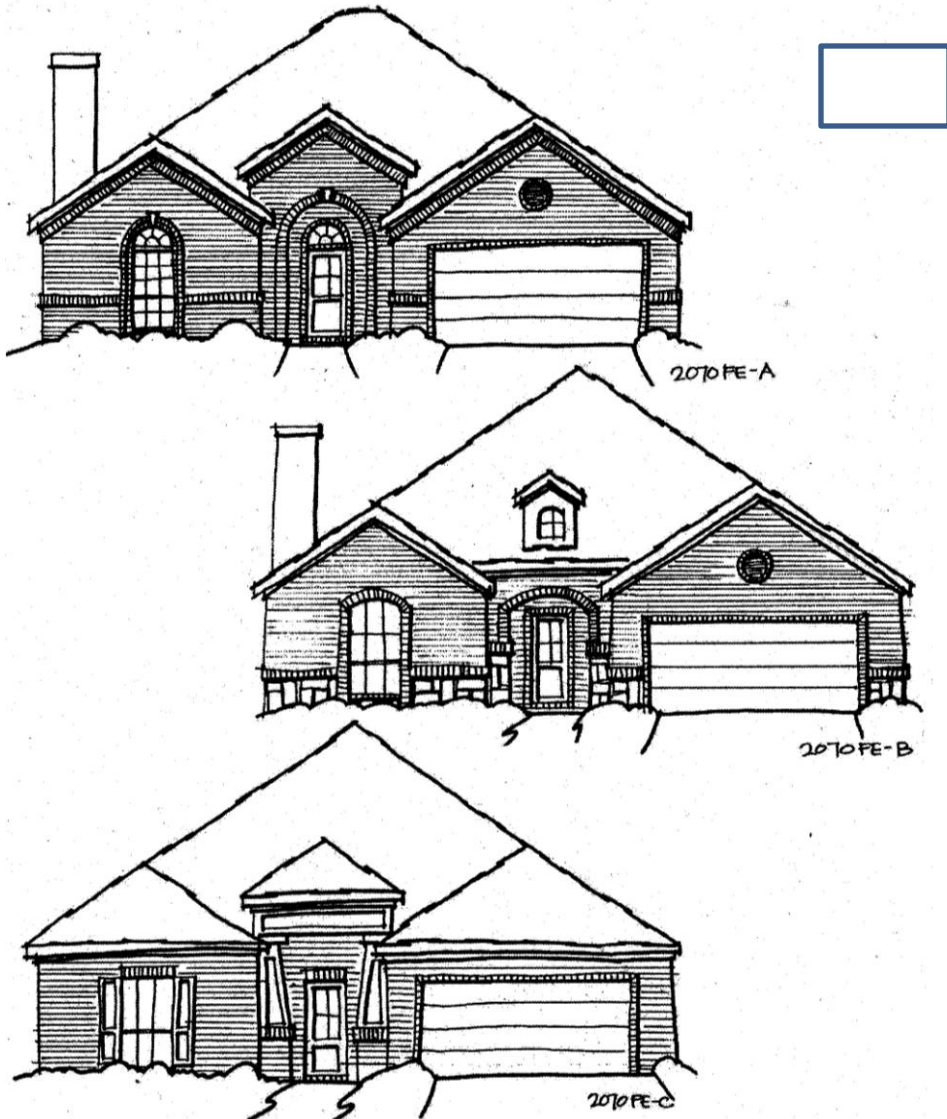

# Robbie Hale Homes

Classic Series

Amanda-*FE* 2070 Sq Ft

2070 FE

The ideas, designs and specifications represented here within are and shall remain the property of Robbie Lee Hale. No part shall be used, copied, or disclosed without written consent from Robbie Lee Hale. Plan detail, prices, products, and specifications are subject to change. Dimensions, room sizes, and footages are approximate.

# Robbie Hale Homes

Classic Series  
Amanda-FE 2070 Sq Ft

The ideas, designs and specifications represented here within are and shall remain the property of Robbie Lee Hale. No part shall be used, copied, or disclosed without written consent from Robbie Lee Hale. Plan detail, prices, products, and specifications are subject to change. Dimensions, room sizes, and footages are approximate.