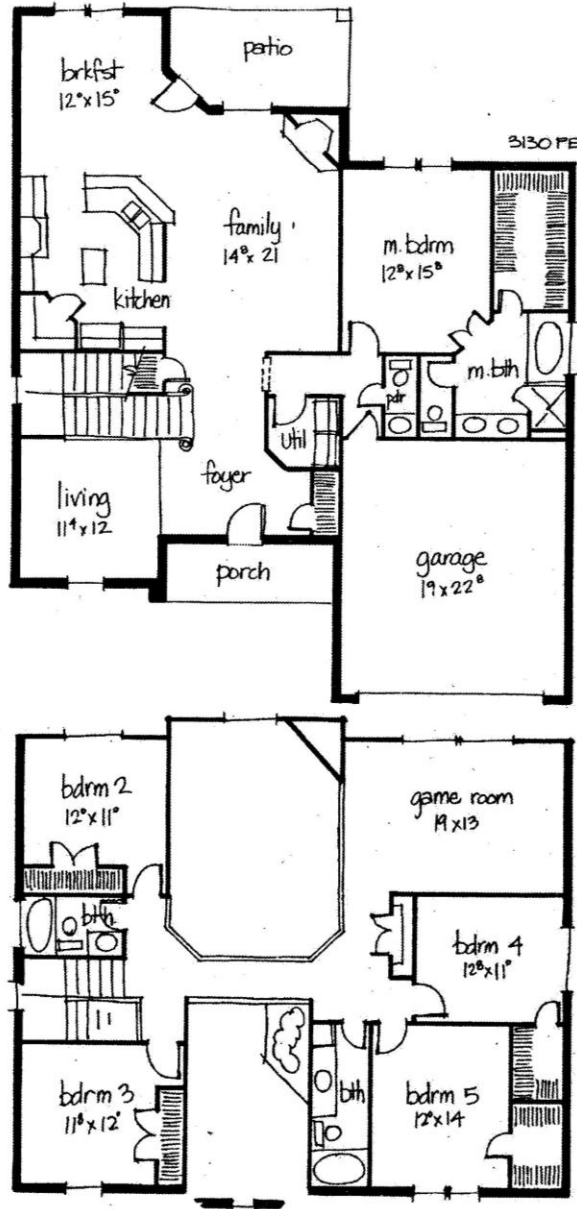

# Robbie Hale Homes

Classic Series  
Bellaire-FE 3130 Sq Ft

**Bellaire**

The ideas, designs and specifications represented here within are and shall remain the property of Robbie Lee Hale. No part shall be used, copied, or disclosed without written consent from Robbie Lee Hale. Plan detail, prices, products, and specifications are subject to change. Dimensions, room sizes, and footages are approximate.

## Classic Series Bellaire-FE 3130 Sq Ft

The ideas, designs and specifications represented here within are and shall remain the property of Robbie Lee Hale. No part shall be used, copied, or disclosed without written consent from Robbie Lee Hale. Plan detail, prices, products, and specifications are subject to change. Dimensions, room sizes, and footages are approximate.