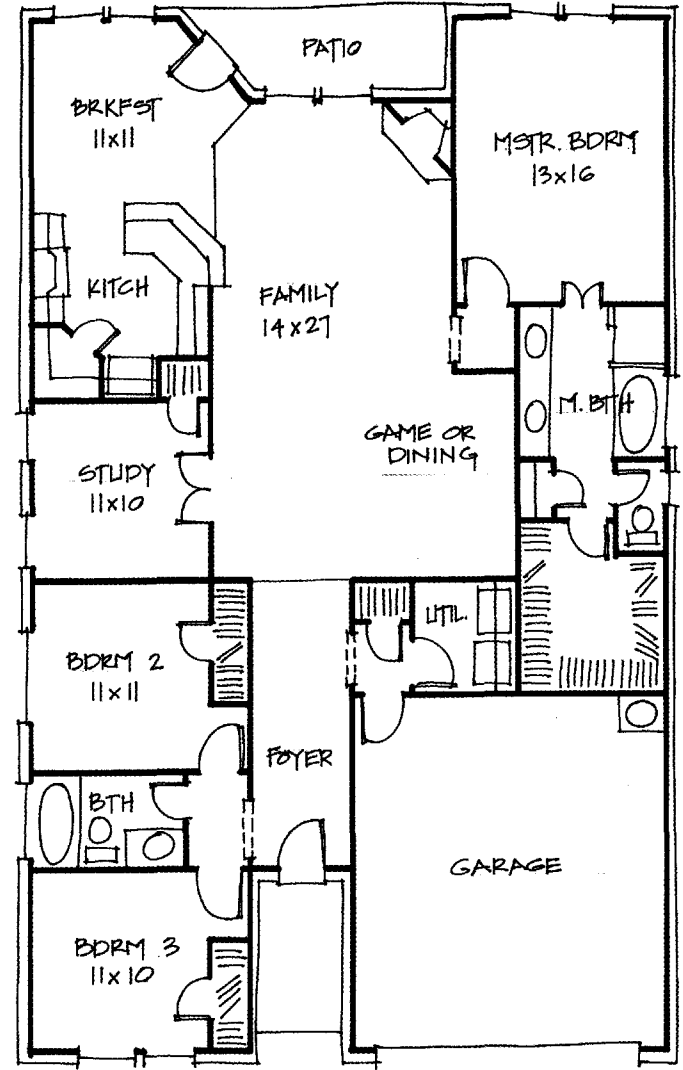

## Benjamin

1859

Square Foot Table	
Living	1859
Garage	434
Porch	39
Patio	58
Total Covered	2390
Overall Width & Depth	
Width	40'0"
Depth	60'0"

The ideas, designs and specifications represented

In our continuing effort for building

Written dimensions take precedence over

\*Note: Square footage and dimensions are approximate. Elevations shown are at