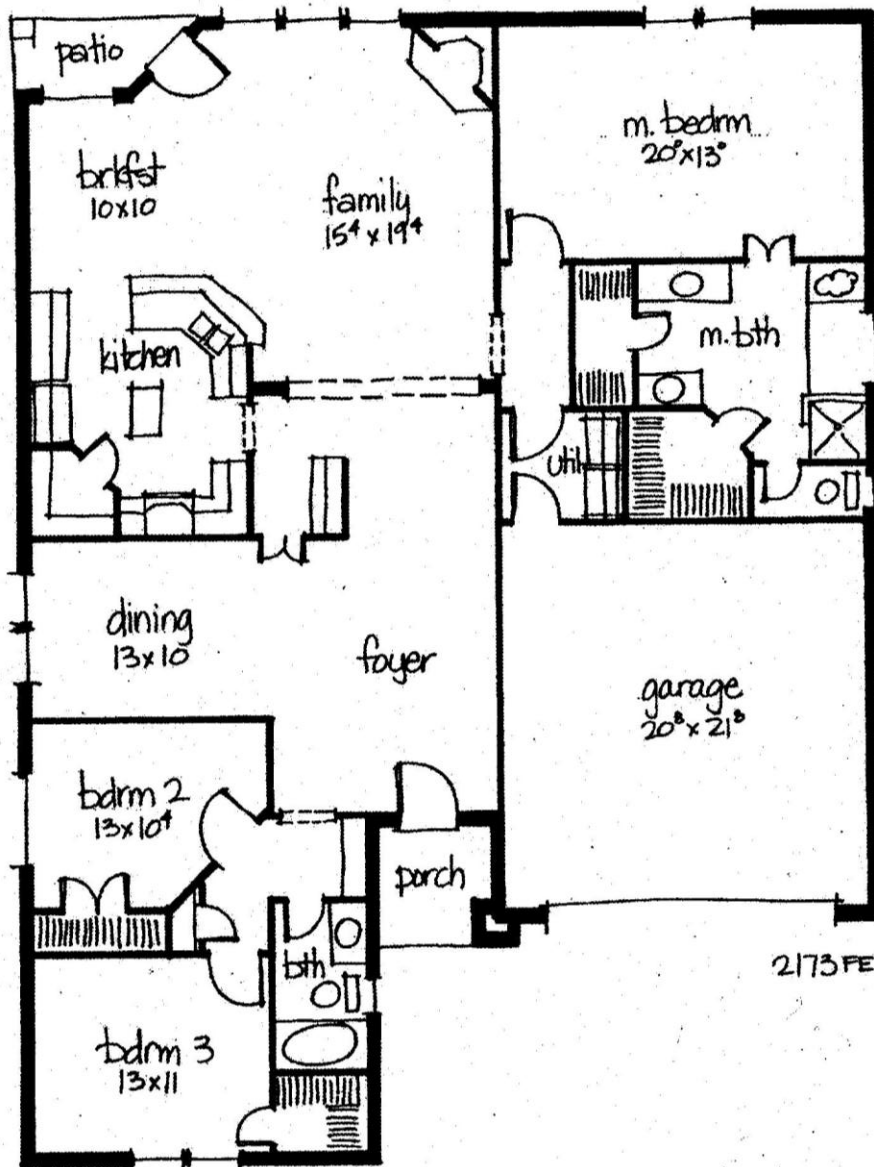

Robbie Hale Homes

Classic Series

Brittany-FE 2173 Sq Ft

The ideas, designs and specifications represented here within are and shall remain the property of Robbie Lee Hale. No part shall be used, copied, or disclosed without written consent from Robbie Lee Hale. Plan detail, prices, products, and specifications are subject to change. Dimensions, room sizes, and footages are approximate.

Robbie Hale Homes

Classic Series

Brittany-FE 2173 Sq Ft

The ideas, designs and specifications represented here within are and shall remain the property of Robbie Lee Hale. No part shall be used, copied, or disclosed without written consent from Robbie Lee Hale.

Plan detail, prices, products, and specifications are subject to change.

Dimensions, room sizes, and footages are approximate.