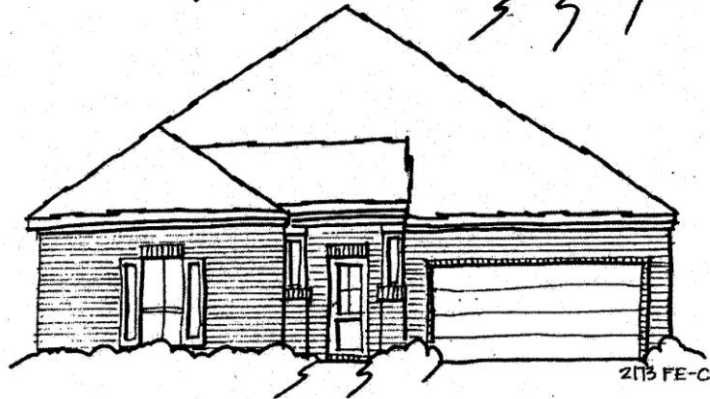

Robbie Hale Homes

Classic Series

Brittany-FE 2173 Sq Ft

The ideas, designs and specifications represented here within are and shall remain the property of Robbie Lee Hale. No part shall be used, copied, or disclosed without written consent from Robbie Lee Hale. Plan detail, prices, products, and specifications are subject to change. Dimensions, room sizes, and footages are approximate.

Robbie Hale Homes

Classic Series

Brittany-FE 2173 Sq Ft

The ideas, designs and specifications represented here within are and shall remain the property of Robbie Lee Hale. No part shall be used, copied, or disclosed without written consent from Robbie Lee Hale.