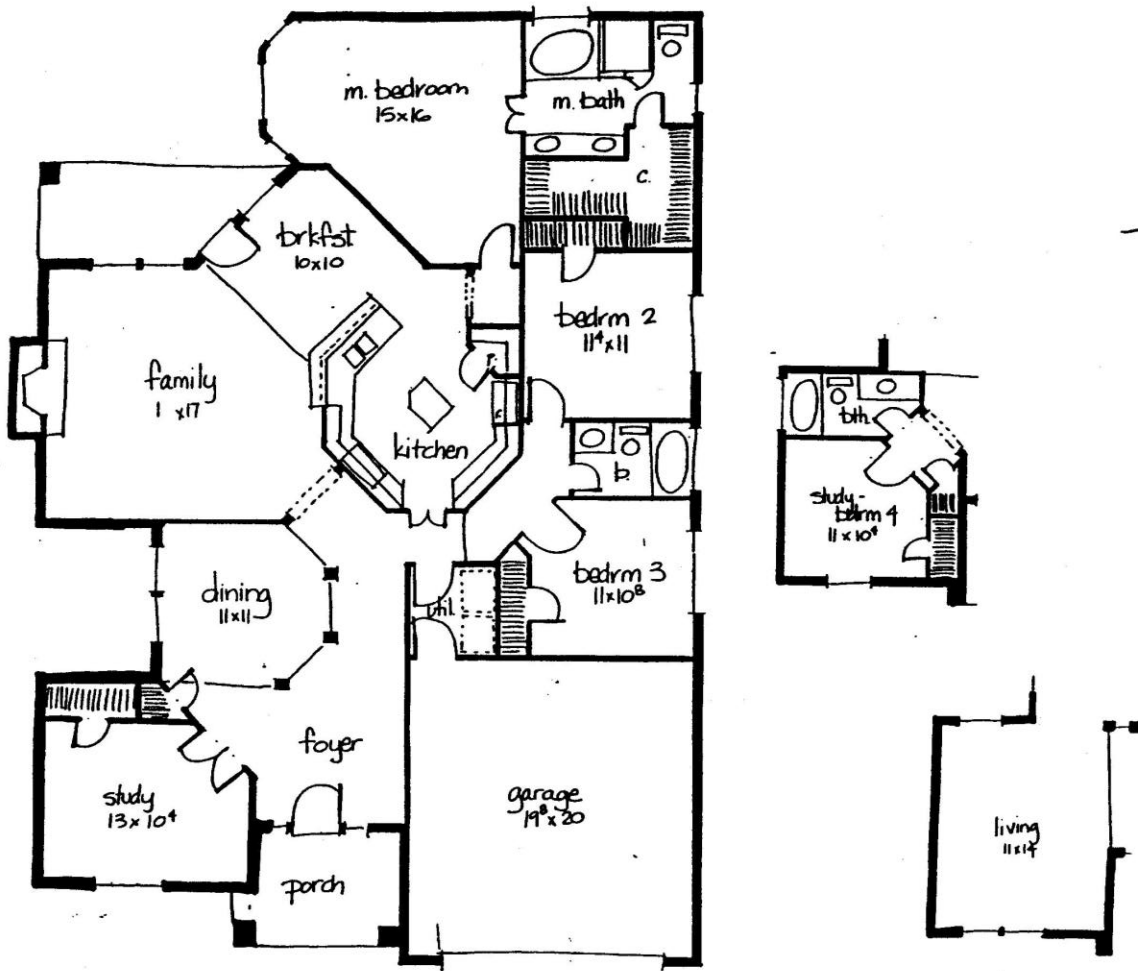

Robbie Hale Homes

Classic Series

Buckingham-*FE* 2060 Sq Ft

The ideas, designs and specifications represented here within are and shall remain the property of Robbie Lee Hale. No part shall be used, copied, or disclosed without written consent from Robbie Lee Hale. Plan detail, prices, products, and specifications are subject to change. Dimensions, room sizes, and footages are approximate.

Robbie Hale Homes

Classic Series

Buckingham-FE 2060 Sq Ft

The ideas, designs and specifications represented here within are and shall remain the property of Robbie Lee Hale. No part shall be used, copied, or disclosed without written consent from Robbie Lee Hale.

Plan detail, prices, products, and specifications are subject to change.

Dimensions, room sizes, and footages are approximate.