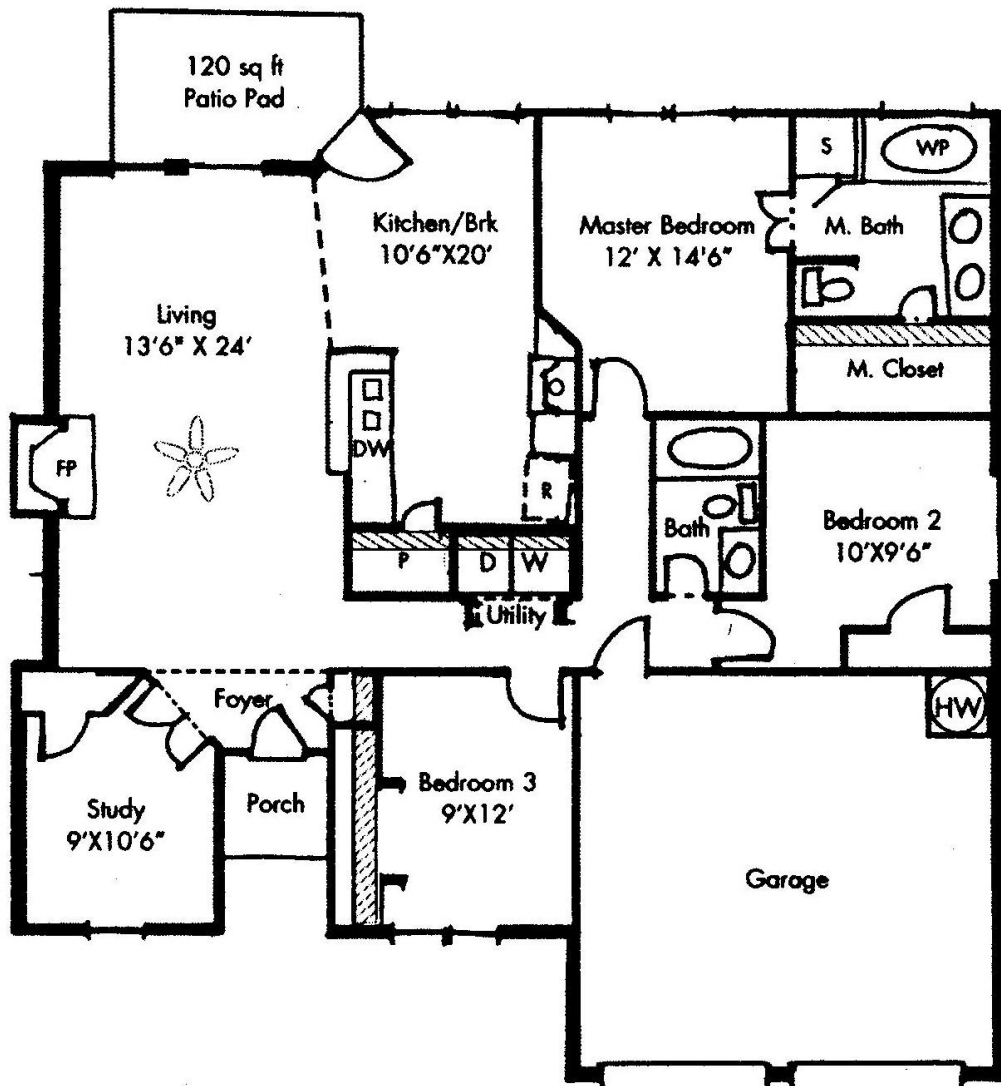

Robbie Hale Homes

Classic Series

Dover II 1480 Sq Ft

The ideas, designs and specifications represented here within are and shall remain the property of Robbie Lee Hale. No part shall be used, copied, or disclosed without written consent from Robbie Lee Hale. Plan detail, prices, products, and specifications are subject to change. Dimensions, room sizes, and footages are approximate.

Robbie Hale Homes

*Classic Series
Dover II 1480Sq Ft*

The ideas, designs and specifications represented here within are and shall remain the property of Robbie Lee Hale. No part shall be used, copied, or disclosed without written consent from Robbie Lee Hale. Plan detail, prices, products, and specifications are subject to change. Dimensions, room sizes, and footages are approximate.