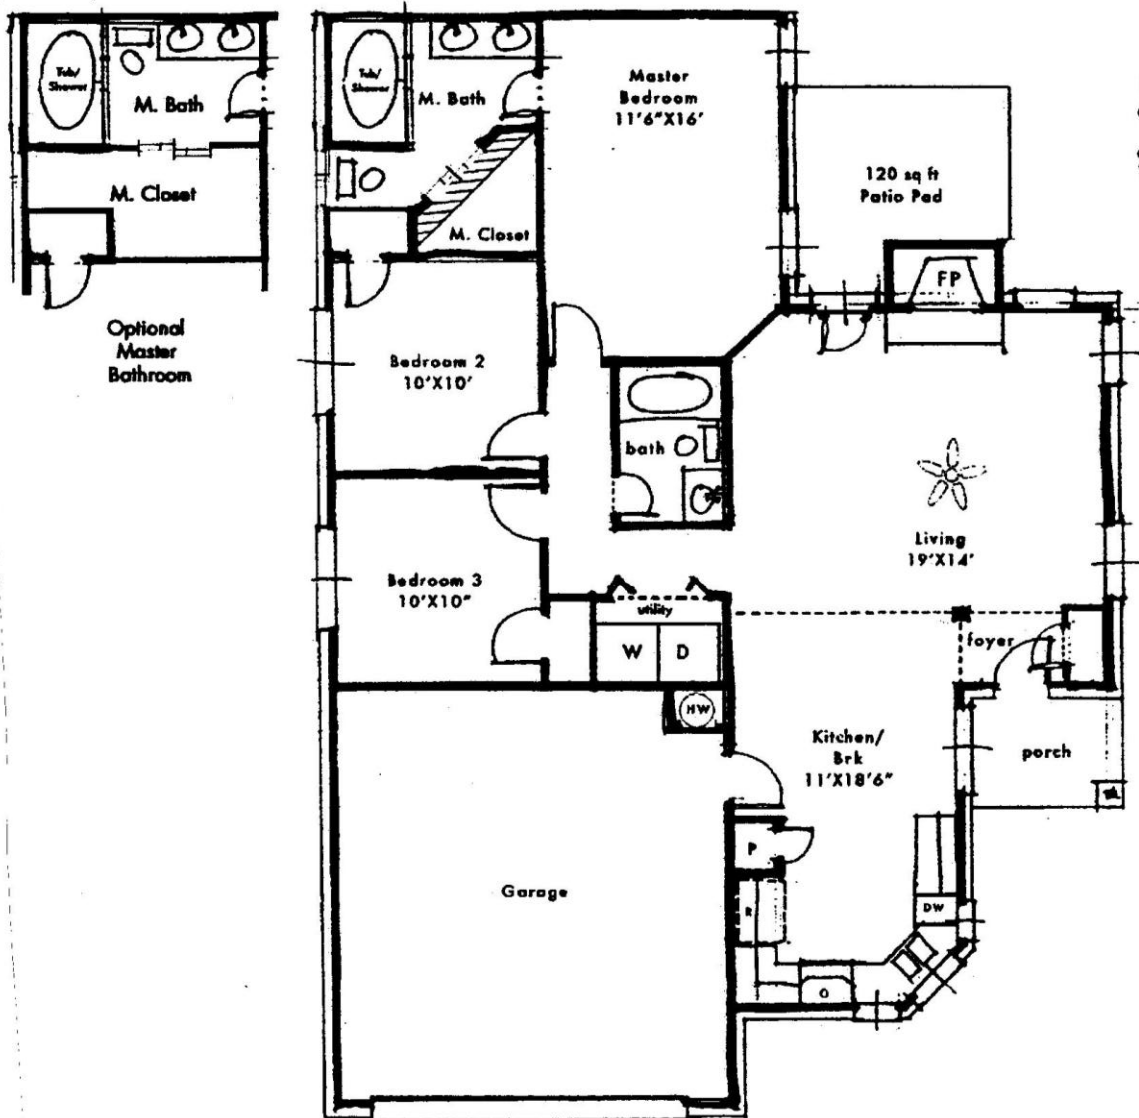

# Robbie Hale Homes

Classic Series  
Edinburgh 1239 Sq Ft

The ideas, designs and specifications represented here within are and shall remain the property of Robbie Lee Hale. No part shall be used, copied, or disclosed without written consent from Robbie Lee Hale. Plan detail, prices, products, and specifications are subject to change. Dimensions, room sizes, and footages are approximate.

# *Robbie Hale Homes*

*Classic Series*  
*Edinburgh 1239 Sq Ft*

The ideas, designs and specifications represented here within are and shall remain the property of Robbie Lee Hale. No part shall be used, copied, or disclosed without written consent from Robbie Lee Hale.

Plan detail, prices, products, and specifications are subject to change.

Dimensions, room sizes, and footages are approximate.