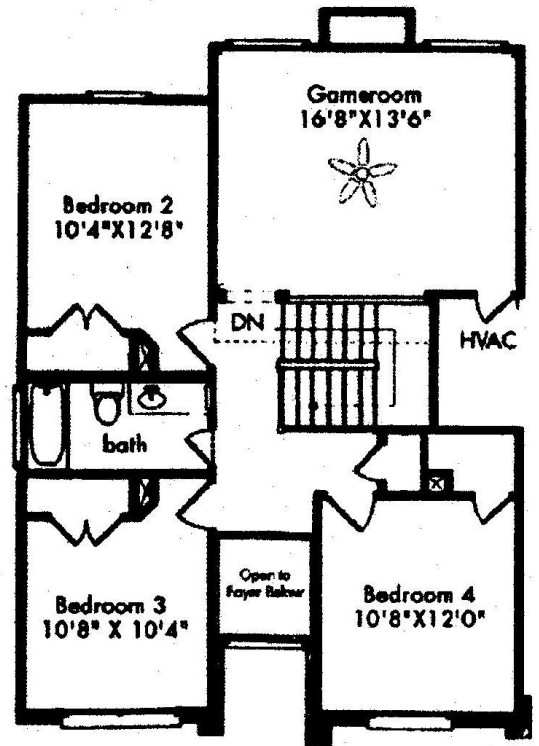

Robbie Hale Homes

Classic Series

Exeter II 2343 Sq Ft

The ideas, designs and specifications represented here within are and shall remain the property of Robbie Lee Hale. No part shall be used, copied, or disclosed without written consent from Robbie Lee Hale. Plan detail, prices, products, and specifications are subject to change. Dimensions, room sizes, and footages are approximate.

Robbie Hale Homes

*Classic Series
Exeter II 2343 Sq Ft*

The ideas, designs and specifications represented here within are and shall remain the property of Robbie Lee Hale. No part shall be used, copied, or disclosed without written consent from Robbie Lee Hale.

Plan detail, prices, products, and specifications are subject to change.

Dimensions, room sizes, and footages are approximate.