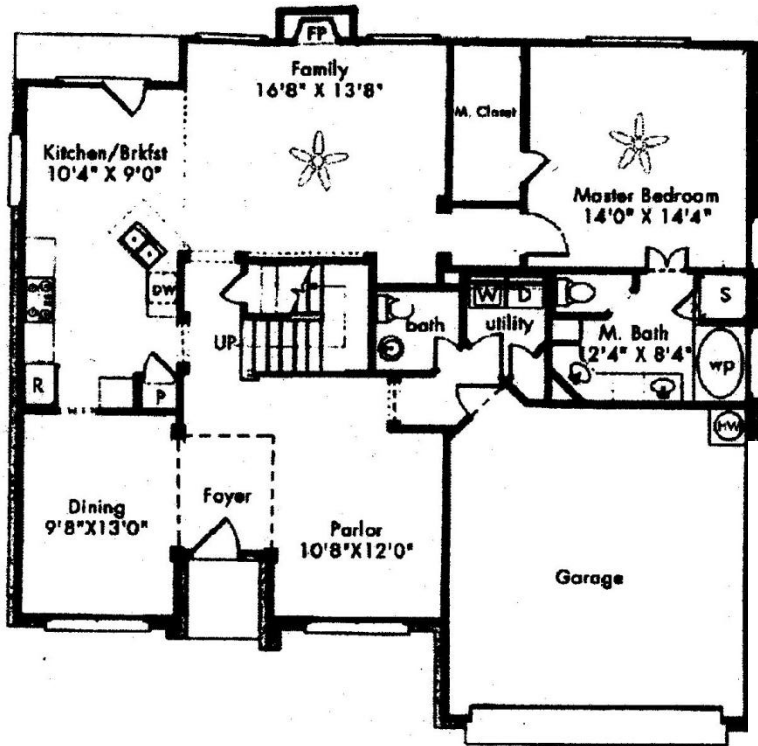

Robbie Hale Homes

Classic Series

Exeter II 2343 Sq Ft

The ideas, designs and specifications represented here within are and shall remain the property of Robbie Lee Hale. No part shall be used, copied, or disclosed without written consent from Robbie Lee Hale. Plan detail, prices, products, and specifications are subject to change. Dimensions, room sizes, and footages are approximate.

Robbie Hale Homes

*Classic Series
Exeter II 2343 Sq Ft*

The ideas, designs and specifications represented here within are and shall remain the property of Robbie Lee Hale. No part shall be used, copied, or disclosed without written consent from Robbie Lee Hale.

Plan detail, prices, products, and specifications are subject to change.

Dimensions, room sizes, and footages are approximate.