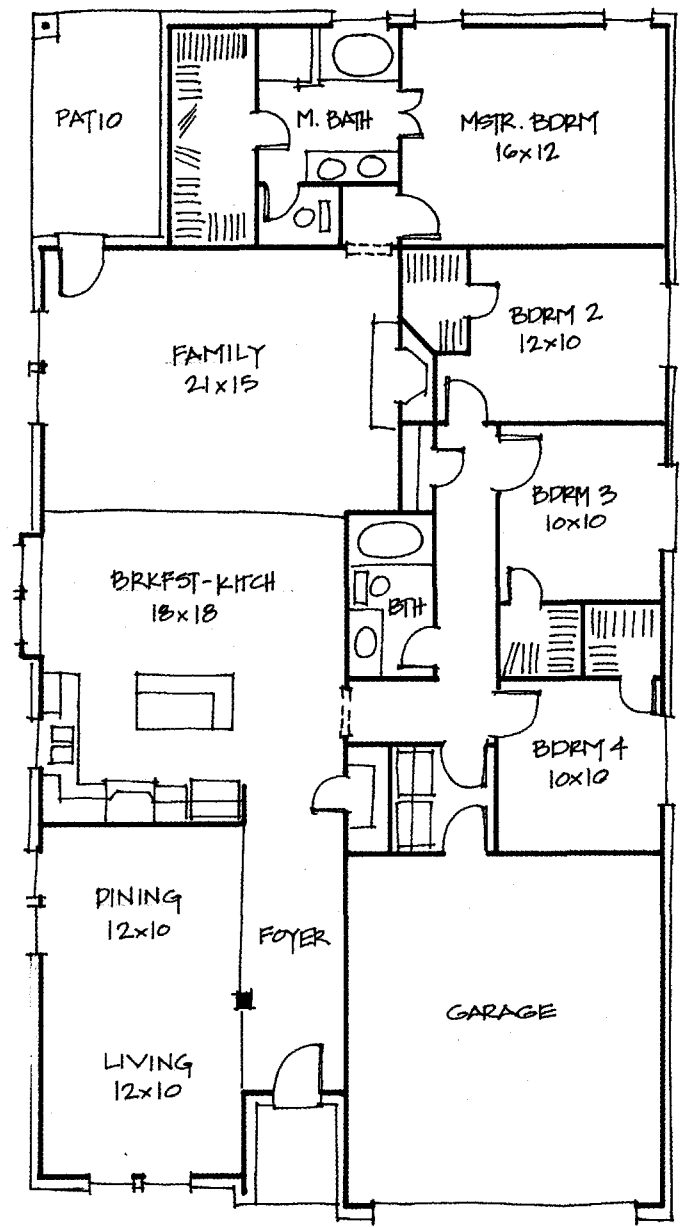

972.475.1100 • 972.287.0700 • 972.230.0076 • 940.383.8868

Hammond

2098

Square Foot Table	
Living	2098
Garage	435
Porch	37
Patio	90
Total Covered	2660
Overall Width & Depth	
Width	39'0"
Depth	69'0"

The ideas, designs and specifications represented

In our continuing effort for building

Written dimensions take precedence over

*Note: Square footage and dimensions are approximate. Elevations shown are at