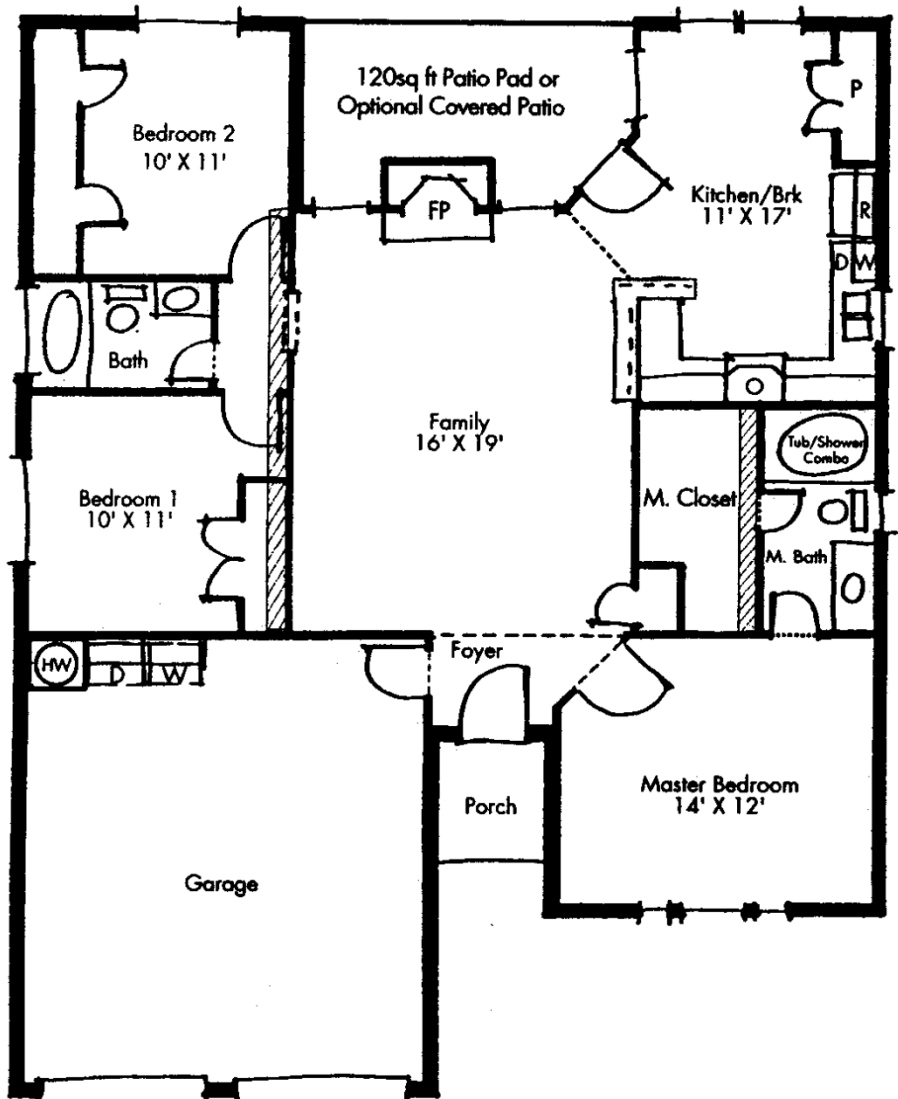

Robbie Hale Homes

Classic Series
Hastings 1254Sq Ft

The ideas, designs and specifications represented here within are and shall remain the property of Robbie Lee Hale. No part shall be used, copied, or disclosed without written consent from Robbie Lee Hale.

Plan detail, prices, products, and specifications are subject to change.

Dimensions, room sizes, and footages are approximate.

Robbie Hale Homes

*Classic Series
Hastings 1254 Sq Ft*

The ideas, designs and specifications represented here within are and shall remain the property of Robbie Lee Hale. No part shall be used, copied, or disclosed without written consent from Robbie Lee Hale. Plan detail, prices, products, and specifications are subject to change. Dimensions, room sizes, and footages are approximate.