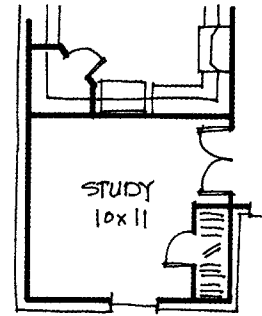

## Hatley

1790

Square Foot Table	
Living	1790
Garage	434
Porch	36
Patio	90
Total Covered	2350
Overall Width & Depth	
Width	40'0"
Depth	60'0"

The ideas, designs and specifications represented

In our continuing effort for building

Written dimensions take precedence over

\*Note: Square footage and dimensions are approximate. Elevations shown are at