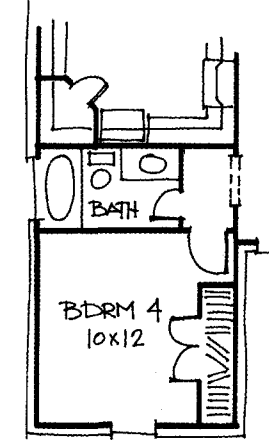

## Hatley

1790

Square Foot Table	
Living	1790
Garage	434
Porch	36
Patio	90
Total Covered	2350
Overall Width & Depth	
Width	40'0"
Depth	60'0"

The ideas, designs and specifications represented

In our continuing effort for building

Written dimensions take precedence over

\*Note: Square footage and dimensions are approximate. Elevations shown are at