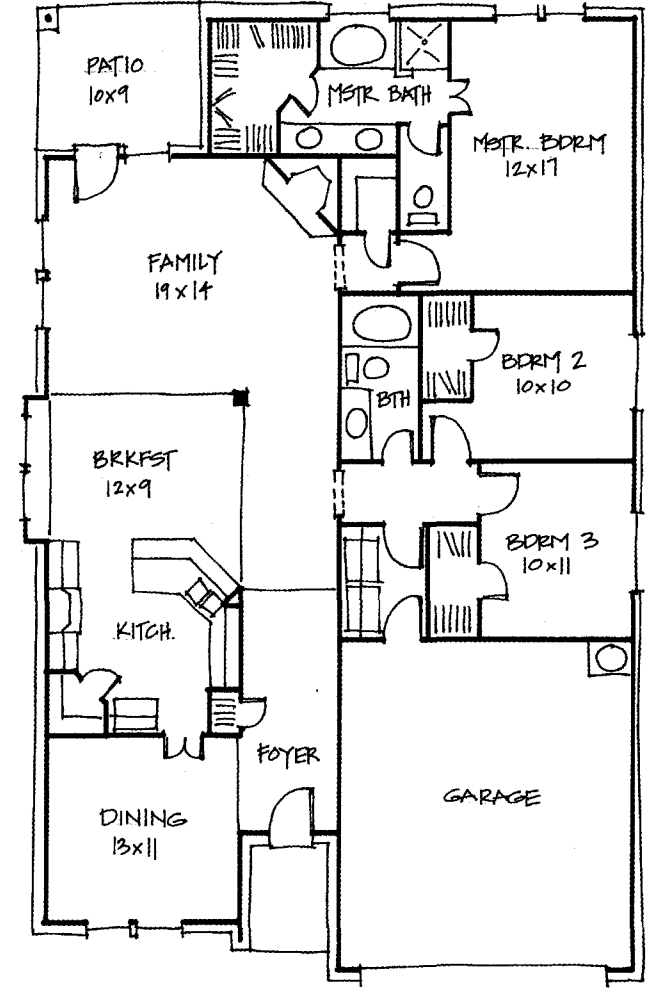

## Hatley

1790

Square Foot Table	
Living	1790
Garage	434
Porch	36
Patio	90
Total Covered	2350
Overall Width & Depth	
Width	40'0"
Depth	60'0"

The ideas, designs and specifications represented

In our continuing effort for building

Written dimensions take precedence over

\*Note: Square footage and dimensions are approximate. Elevations shown are at