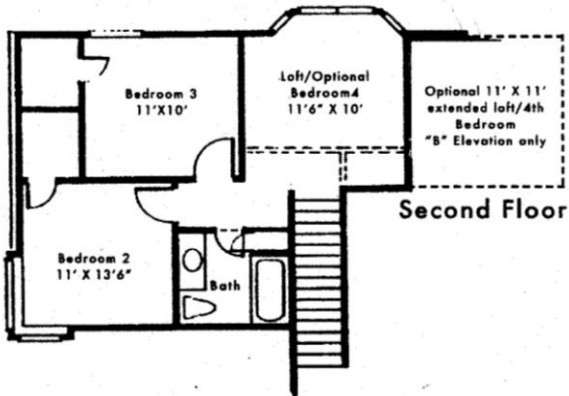

Robbie Hale Homes

Classic Series

Lincoln-FE 1725 Sq Ft

Lincoln
1725

The ideas, designs and specifications represented here within are and shall remain the property of Robbie Lee Hale. No part shall be used, copied, or disclosed without written consent from Robbie Lee Hale. Plan detail, prices, products, and specifications are subject to change. Dimensions, room sizes, and footages are approximate.

Robbie Hale Homes

*Classic Series
Lincoln-FE 1275 Sq Ft*

The ideas, designs and specifications represented here within are and shall remain the property of Robbie Lee Hale. No part shall be used, copied, or disclosed without written consent from Robbie Lee Hale. Plan detail, prices, products, and specifications are subject to change. Dimensions, room sizes, and footages are approximate.