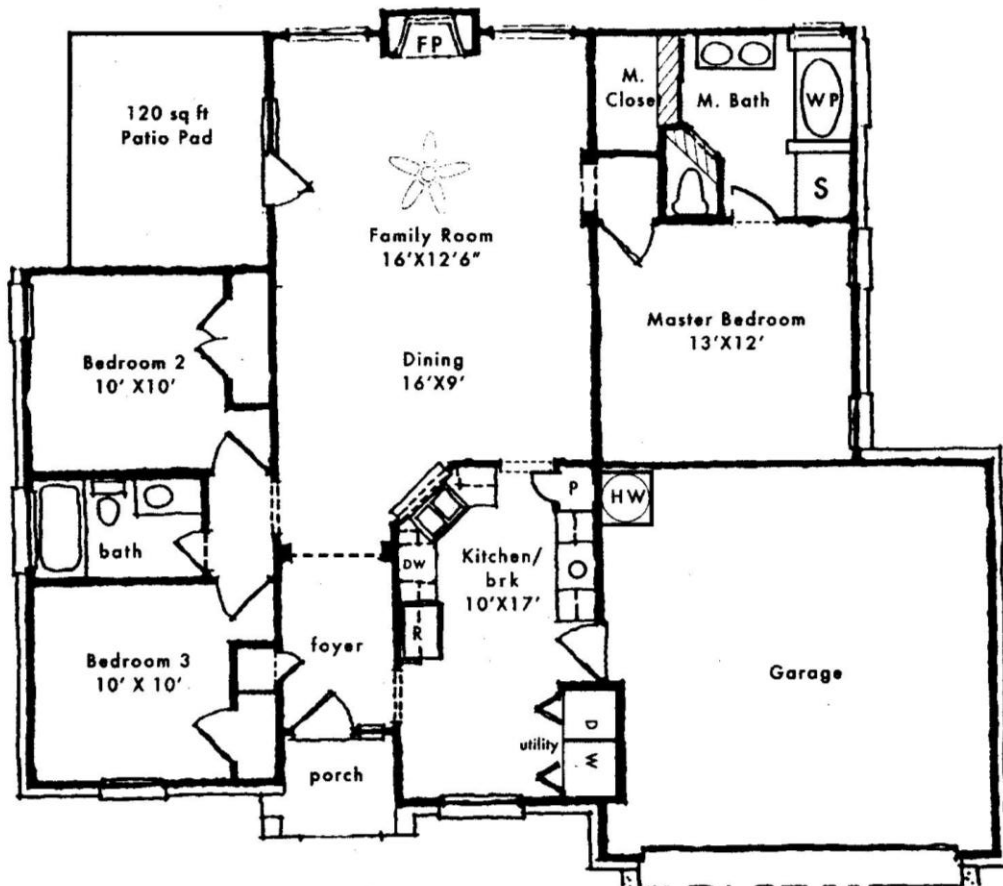

## Classic Series

Morgan-FE 1298 Sq Ft

The ideas, designs and specifications represented here within are and shall remain the property of Robbie Lee Hale. No part shall be used, copied, or disclosed without written consent from Robbie Lee Hale. Plan detail, prices, products, and specifications are subject to change. Dimensions, room sizes, and footages are approximate.

# *Robbie Hale Homes*

*Classic Series*

*Morgan-FE 1298 Sq Ft*

**Elevation A**

The ideas, designs and specifications represented here within are and shall remain the property of Robbie Lee Hale. No part shall be used, copied, or disclosed without written consent from Robbie Lee Hale.

Plan detail, prices, products, and specifications are subject to change.

Dimensions, room sizes, and footages are approximate.