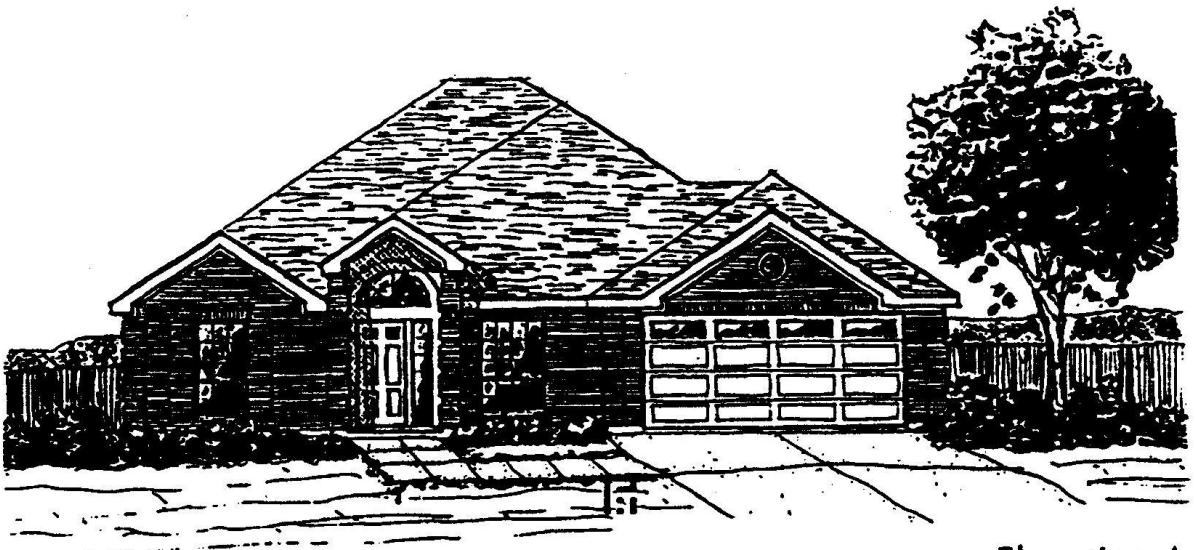

## Classic Series

Morgan-FE 1298 Sq Ft

The ideas, designs and specifications represented here within are and shall remain the property of Robbie Lee Hale. No part shall be used, copied, or disclosed without written consent from Robbie Lee Hale. Plan detail, prices, products, and specifications are subject to change. Dimensions, room sizes, and footages are approximate.

# *Robbie Hale Homes*

*Classic Series*

*Morgan-FE 1298 Sq Ft*

**Elevation A**

The ideas, designs and specifications represented here within are and shall remain the property of Robbie Lee Hale. No part shall be used, copied, or disclosed without written consent from Robbie Lee Hale.