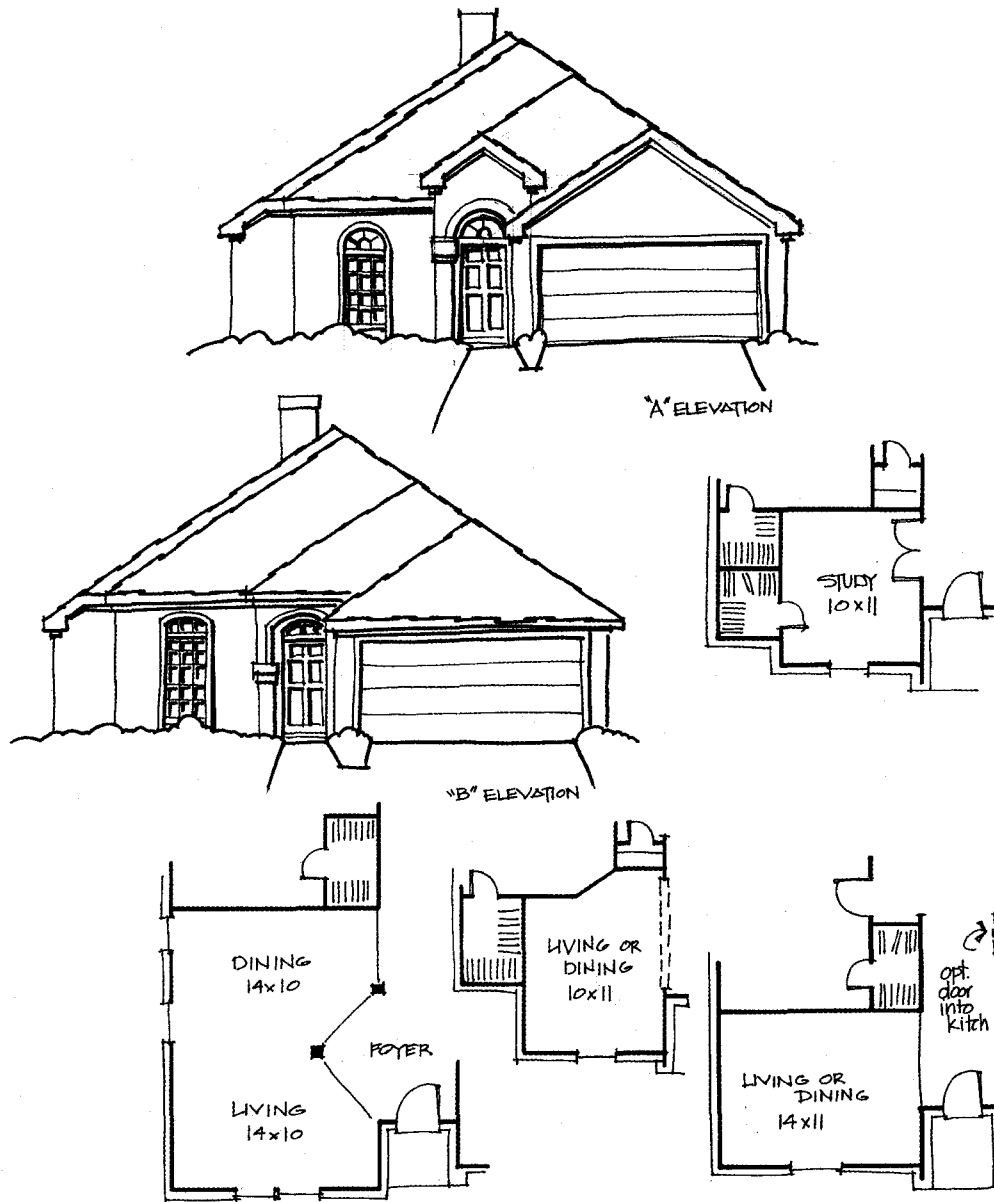

972.475.1100 • 972.287.0700 • 972.230.0076 • 940.383.8868

Rhyne

1685

Square Foot Table	
Living	1685
Garage	415
Porch	25
Patio	85
Total Covered	2210
Overall Width & Depth	
Width	40'0"
Depth	59'0"

The ideas, designs and specifications represented

In our continuing effort for building

Written dimensions take precedence over

*Note: Square footage and dimensions are approximate. Elevations shown are at