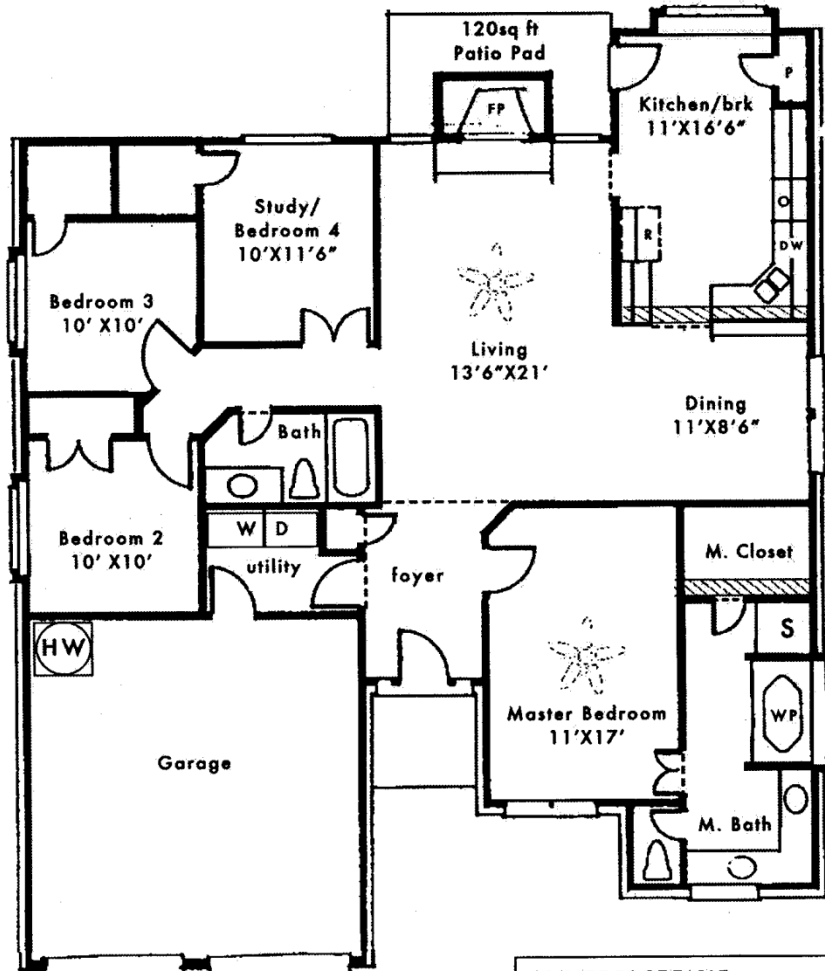

Robbie Hale Homes

Classic Series
Suffolk 1736 Sq Ft

The ideas, designs and specifications represented here within are and shall remain the property of Robbie Lee Hale. No part shall be used, copied, or disclosed without written consent from Robbie Lee Hale. Plan detail, prices, products, and specifications are subject to change. Dimensions, room sizes, and footages are approximate.

Robbie Hale Homes

Classic Series
Suffolk 1736 Sq Ft

Suffolk
1736

SQUARE FOOT TABLE

Living	1736
Garage	476
Porch	32
Patio	0
Total Covered	2244

OVERALL WIDTH & DEPTH

Width	47'0"
Depth	55'4"

The ideas, designs and specifications represented here within are and shall remain the property of Robbie Lee Hale. No part shall be used, copied, or disclosed without written consent from Robbie Lee Hale.

Plan detail, prices, products, and specifications are subject to change.

Dimensions, room sizes, and footages are approximate.