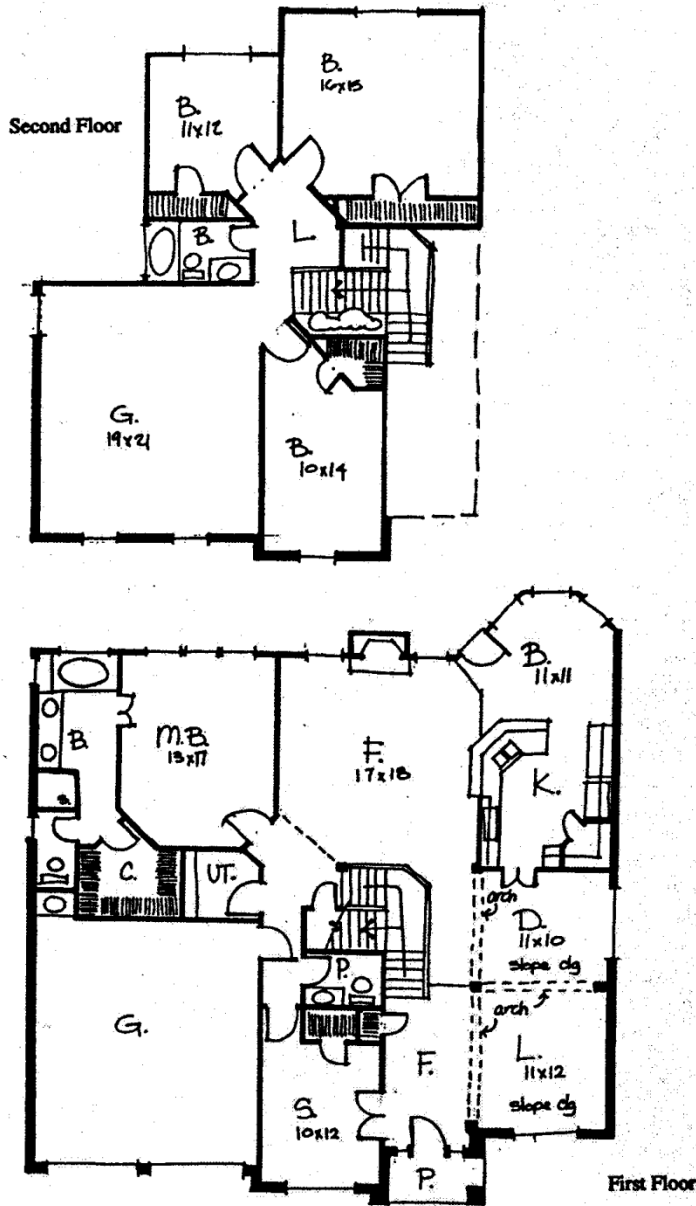

Robbie Hale Homes

Classic Series

Westchester FE 3085 Sq Ft

The ideas, designs and specifications represented here within are and shall remain the property of Robbie Lee Hale. No part shall be used, copied, or disclosed without written consent from Robbie Lee Hale.

Plan detail, prices, products, and specifications are subject to change.

Dimensions, room sizes, and footages are approximate.

Robbie Hale Homes

Classic Series

Westchester FE 3085 Sq Ft

Elevation A

Elevation B