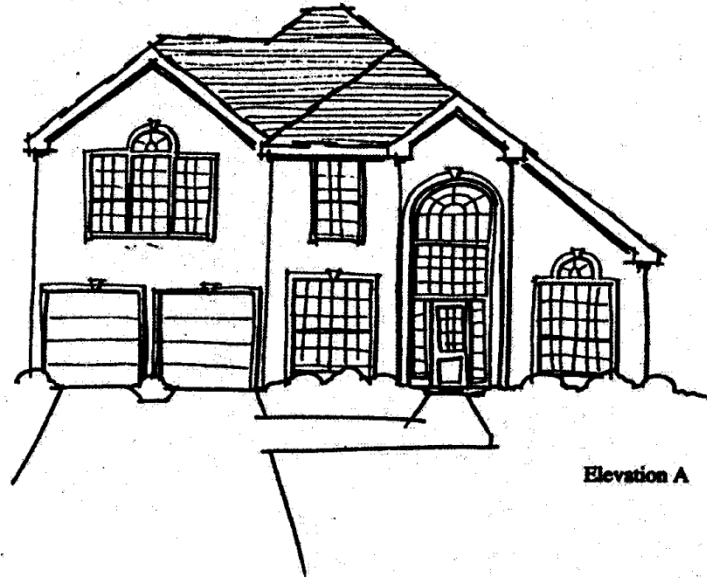

Robbie Hale Homes

Classic Series

Westchester FE 3085 Sq Ft

The ideas, designs and specifications represented here within are and shall remain the property of Robbie Lee Hale. No part shall be used, copied, or disclosed without written consent from Robbie Lee Hale.

Plan detail, prices, products, and specifications are subject to change.

Dimensions, room sizes, and footages are approximate.

Robbie Hale Homes

Classic Series

Westchester FE 3085 Sq Ft

Elevation A

Elevation B