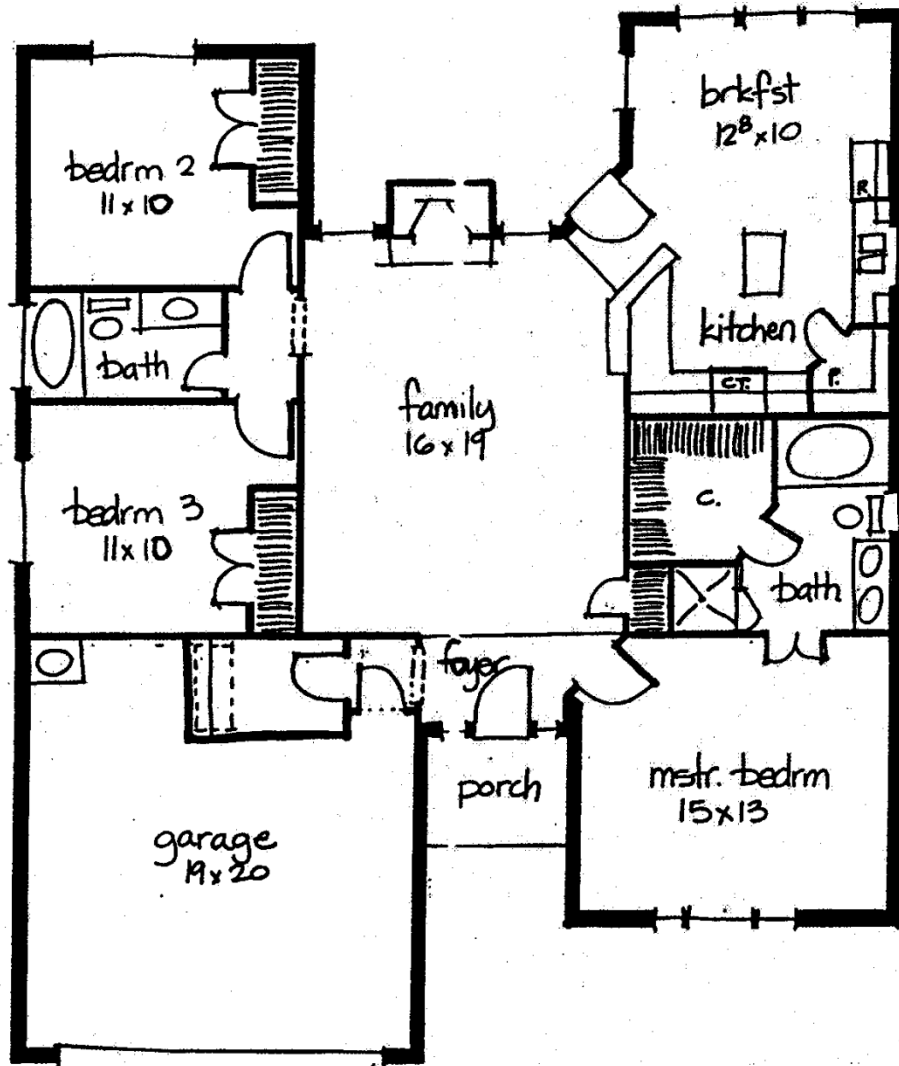

# Robbie Hale Homes

Classic Series

York II 1350 or 1555 Sq Ft

The ideas, designs and specifications represented here within are and shall remain the property of Robbie Lee Hale. No part shall be used, copied, or disclosed without written consent from Robbie Lee Hale.

Plan detail, prices, products, and specifications are subject to change.

Dimensions, room sizes, and footages are approximate.

## Classic Series

York II 1350 or 1555 Sq Ft

The ideas, designs and specifications represented here within are and shall remain the property of Robbie Lee Hale. No part shall be used, copied, or disclosed without written consent from Robbie Lee Hale. Plan detail, prices, products, and specifications are subject to change. Dimensions, room sizes, and footages are approximate.