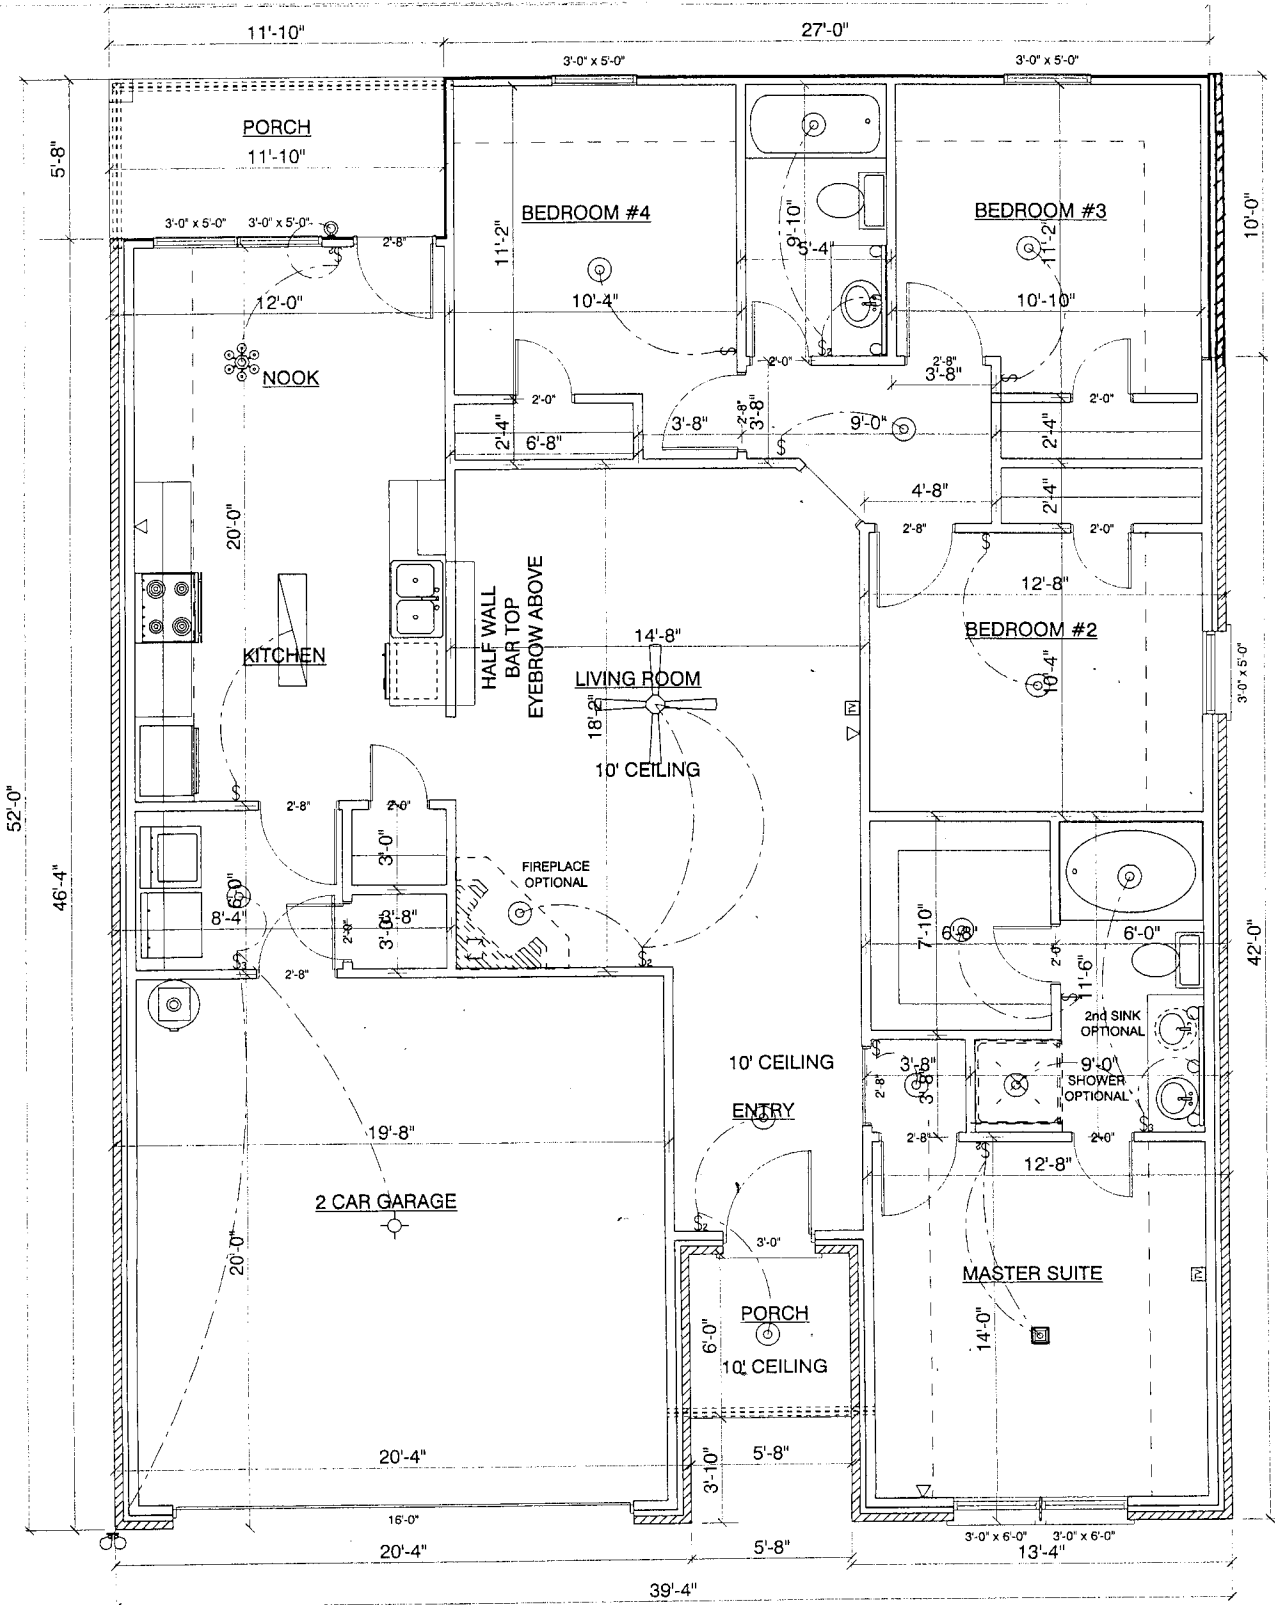

1519

38'-10"

SCALE 3/16" = 1'

LIVING: 1519 SQFT
 GARAGE: 400 SQFT
 PORCH: 98 SQFT
 TOTAL: 2017 SQFT
 PATIO: 00 SQFT