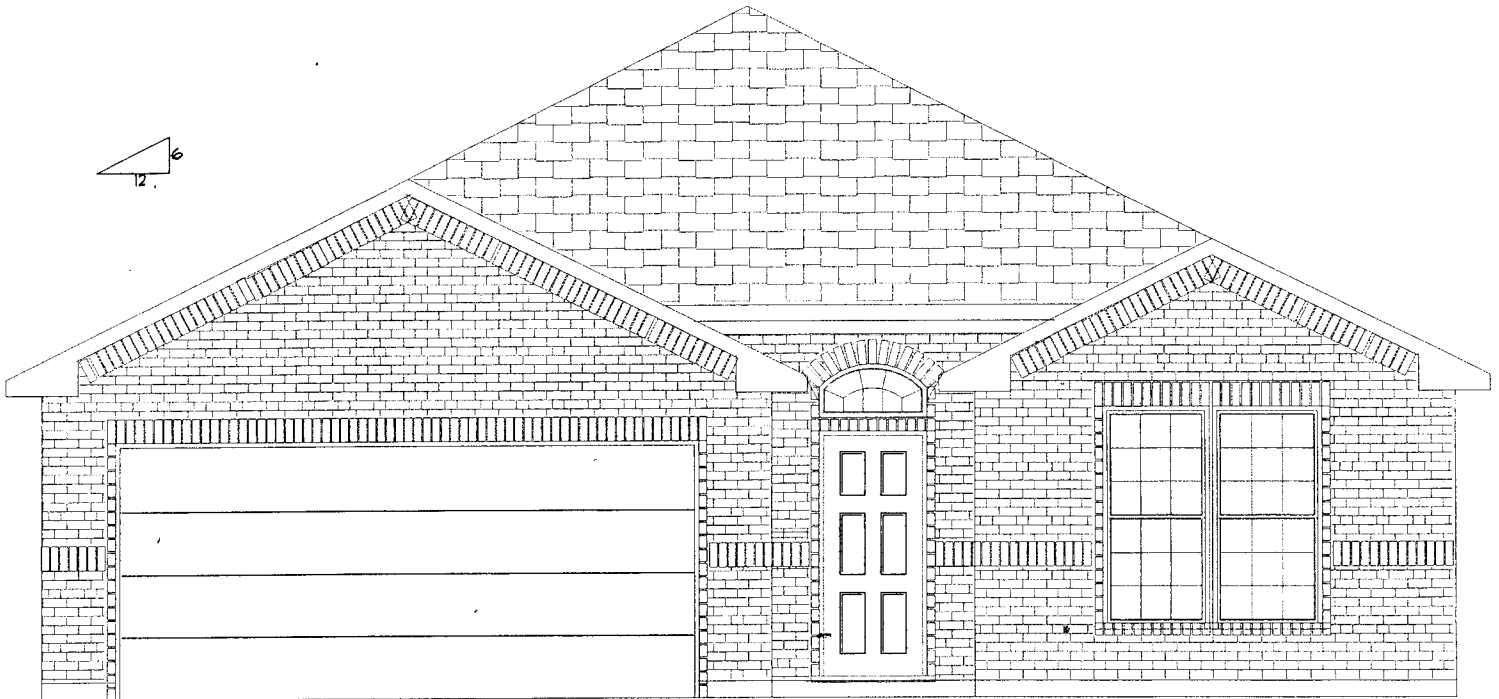

1519

38'-10"

SCALE 3/16" = 1'

LIVING: 1519 SQFT
 GARAGE: 400 SQFT
 PORCH: 98 SQFT
 TOTAL: 2017 SQFT
 PATIO: 00 SQFT