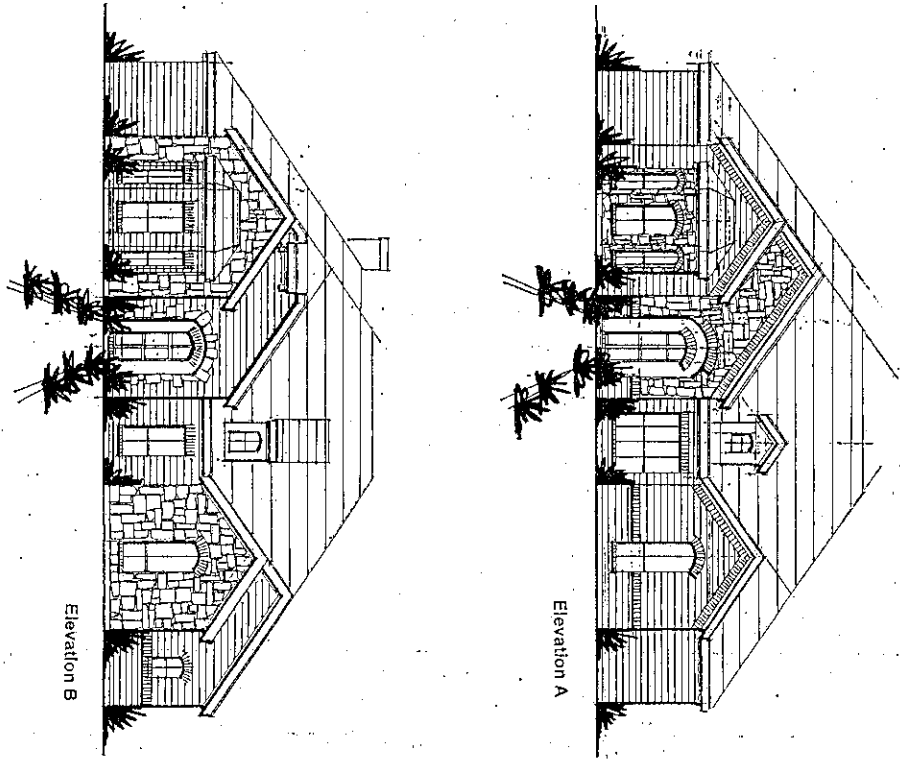

## Aidan

2500

Square Foot Table	
Living Footage	2500
Garage Footage	613
Porch Footage	62
Patio Footage	270
Total Footage	3445
<b>Overall Width &amp; Depth</b>	
Width	63'
Depth	69'

Footages and sizes are approximate