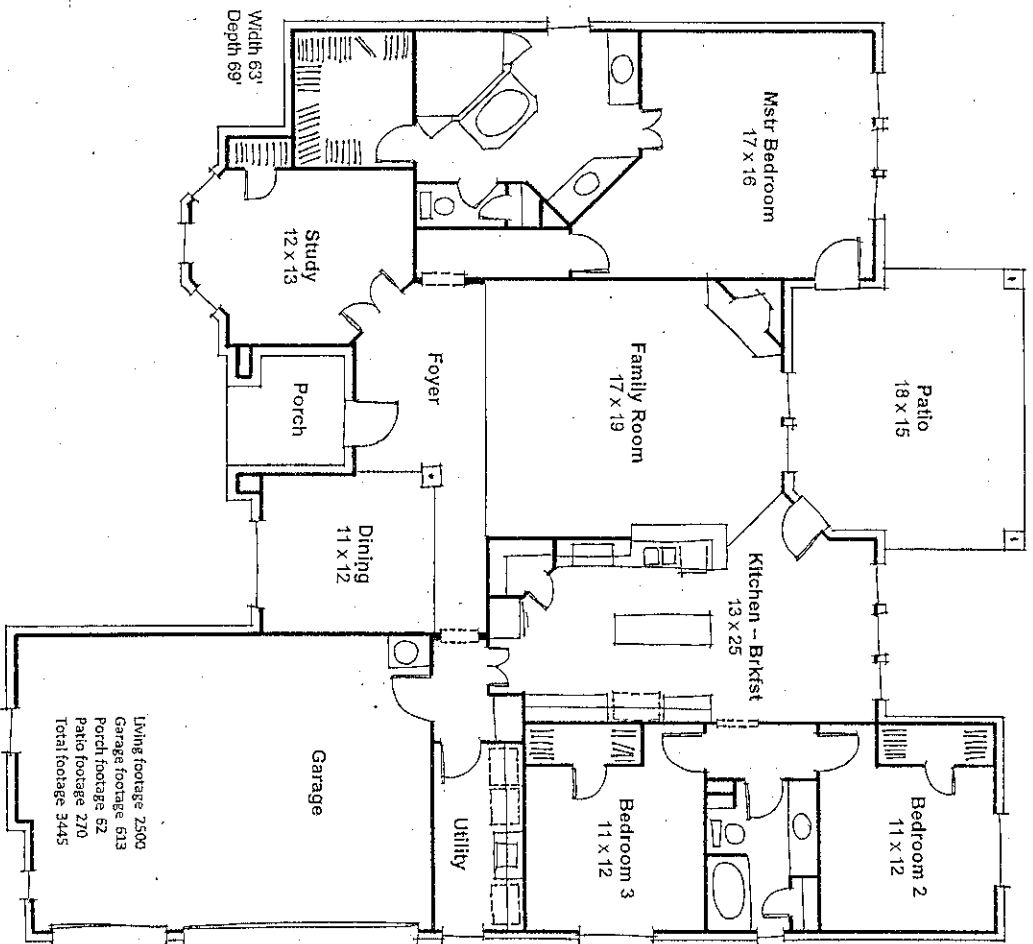

## Aidan

2500

Square Foot Table	
Living Footage	2500
Garage Footage	613
Porch Footage	62
Patio Footage	270
Total Footage	3445
<b>Overall Width &amp; Depth</b>	
Width	63'
Depth	69'

Footages and sizes are approximate