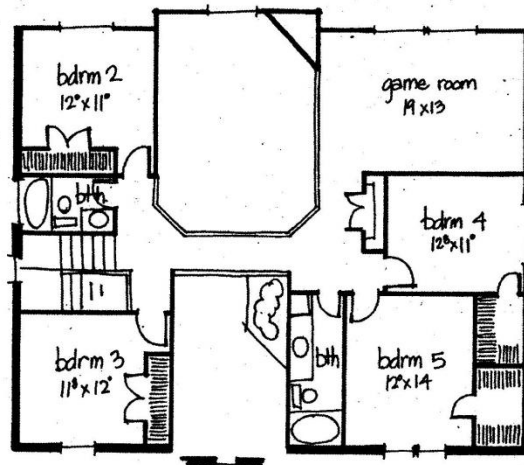

Robbie Hale Homes

Classic Series
Bellaire Sq Ft

3130R

3130
2ND FLOOR

The ideas, designs and specifications represented here within are and shall remain the property of Robbie Lee Hale. No part shall be used, copied, or disclosed without written consent from Robbie Lee Hale.

Plan detail, prices, products, and specifications are subject to change.

Dimensions, room sizes, and footages are approximate.

Robbie Hale Homes

Classic Series
Bellaire Sq Ft

The ideas, designs and specifications represented here within are and shall remain the property of Robbie Lee Hale. No part shall be used, copied, or disclosed without written consent from Robbie Lee Hale. Plan detail, prices, products, and specifications are subject to change. Dimensions, room sizes, and footages are approximate.

Robbie Hale Homes

Classic Series
Bellaire II 3130 Sq Ft

The ideas, designs and specifications represented here within are and shall remain the property of Robbie Lee Hale. No part shall be used, copied, or disclosed without written consent from Robbie Lee Hale. Plan detail, prices, products, and specifications are subject to change. Dimensions, room sizes, and footages are approximate.